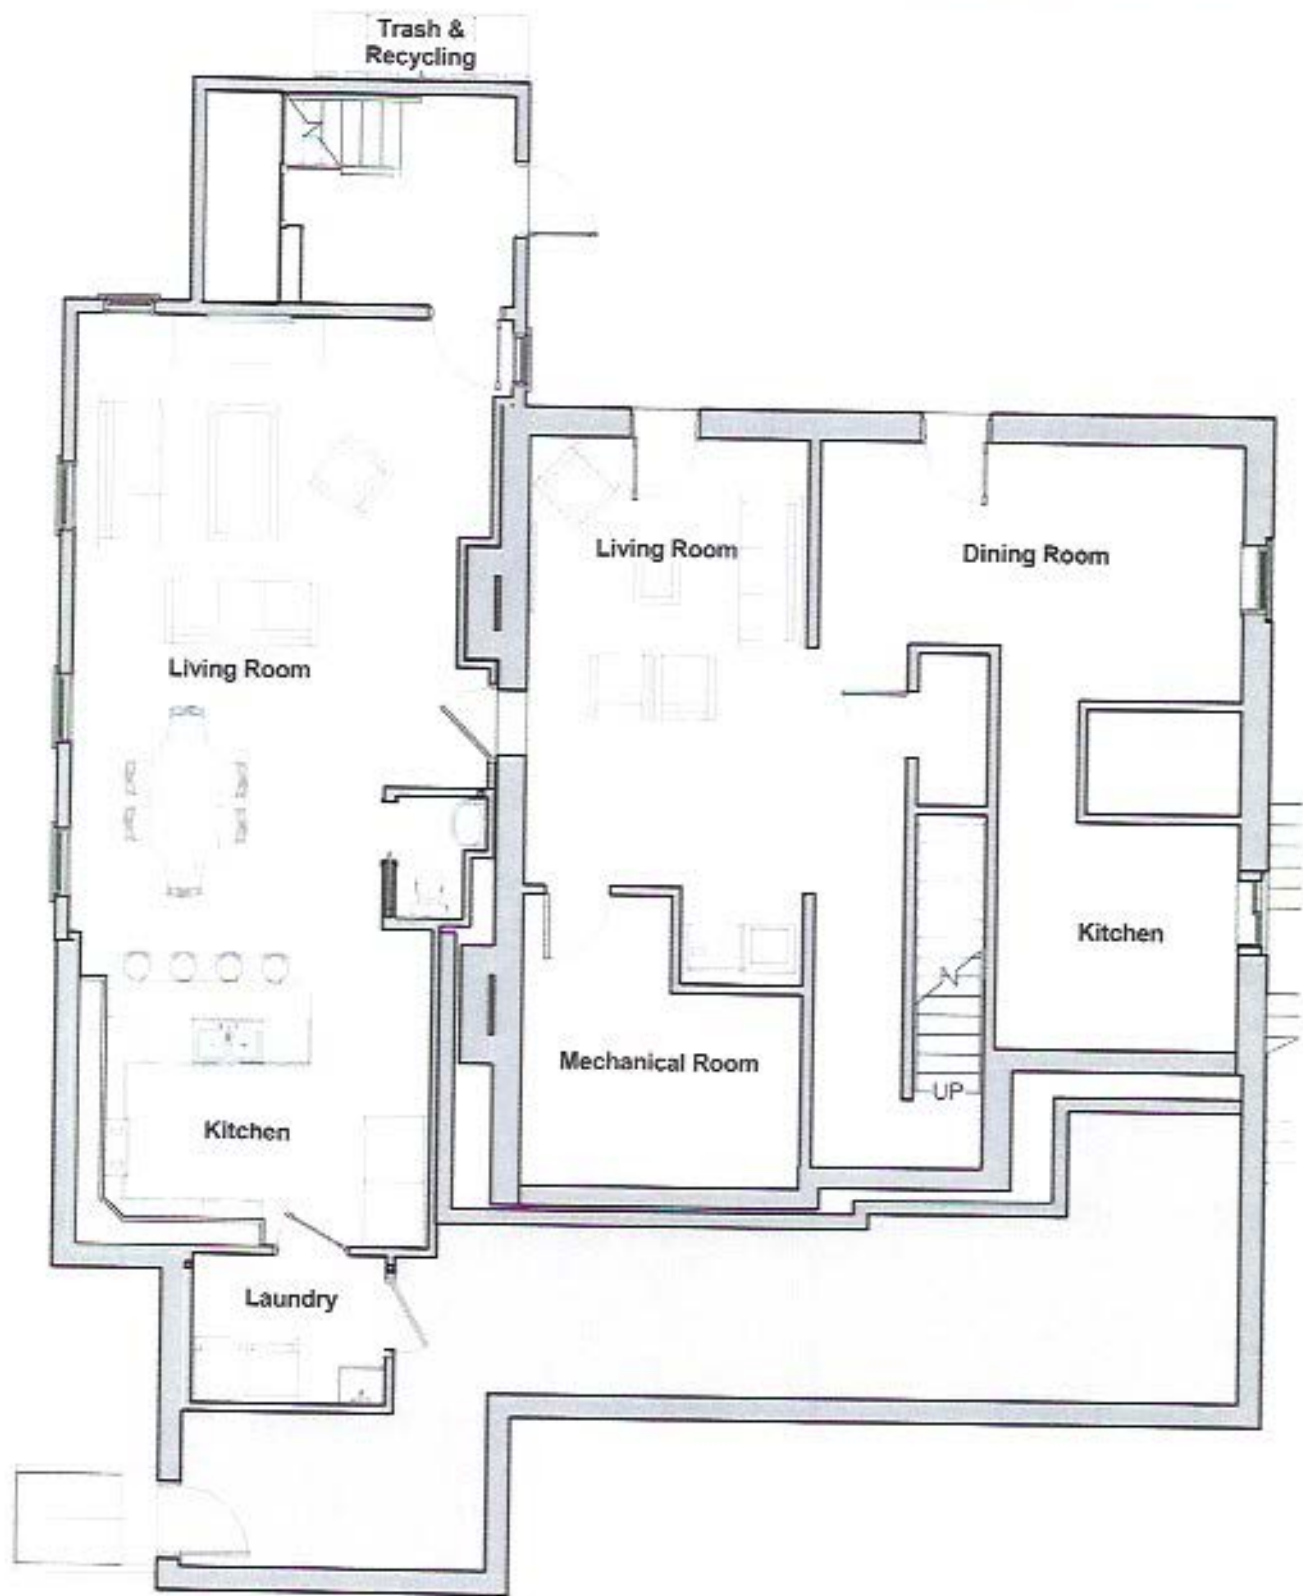

① Third Floor Plan
1/8" = 1'-0"

140 College Avenue
Ithaca, New York 14850

Scale: 1/8" = 1'-0"

① First Floor Plan
 1/8" = 1'-0"

140 College Avenue
 Ithaca, New York 14850

Scale: 1/8" = 1'-0"

① Ground Floor Plan
 1/8" = 1'-0"

140 College Avenue
 Ithaca, New York 14850

Scale: 1/8" = 1'-0"

① Typical Room Plan
 $3/8" = 1'-0"$

SCALE : $3/8" = 1'-0"$

① Site Plan
 1/16" = 1'-0"

① Second Floor Plan
1/8" = 1'-0"

140 College Avenue
Ithaca, New York 14850

Scale: 1/8" = 1'-0"