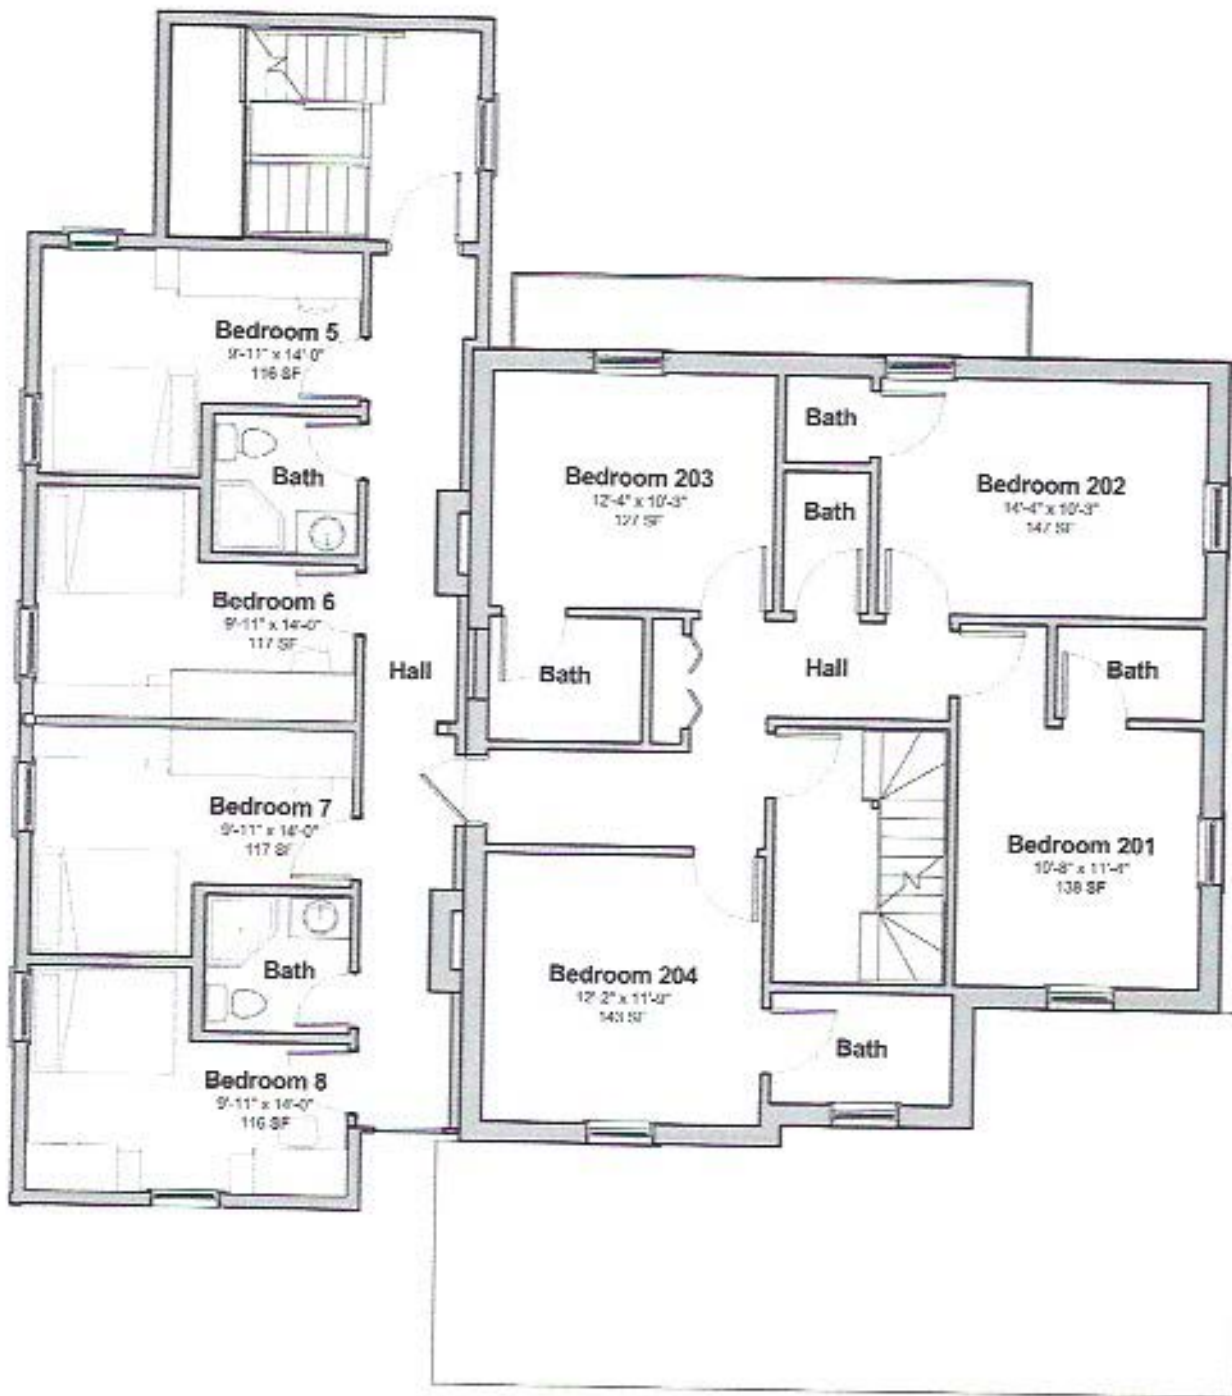

① Third Floor Plan
1/8" = 1'-0"

140 College Avenue
Ithaca, New York 14850

Scale: 1/8" = 1'-0"

① First Floor Plan
 1/8" = 1'-0"

140 College Avenue
 Ithaca, New York 14850

Scale: 1/8" = 1'-0"

① Ground Floor Plan
 1/8" = 1'-0"

140 College Avenue
 Ithaca, New York 14850

Scale: 1/8" = 1'-0"

① Typical Room Plan
 $3/8" = 1'-0"$

SCALE : $3/8" = 1'-0"$

① Site Plan
 1/16" = 1'-0"

① Second Floor Plan
1/8" = 1'-0"

140 College Avenue
Ithaca, New York 14850

Scale: 1/8" = 1'-0"