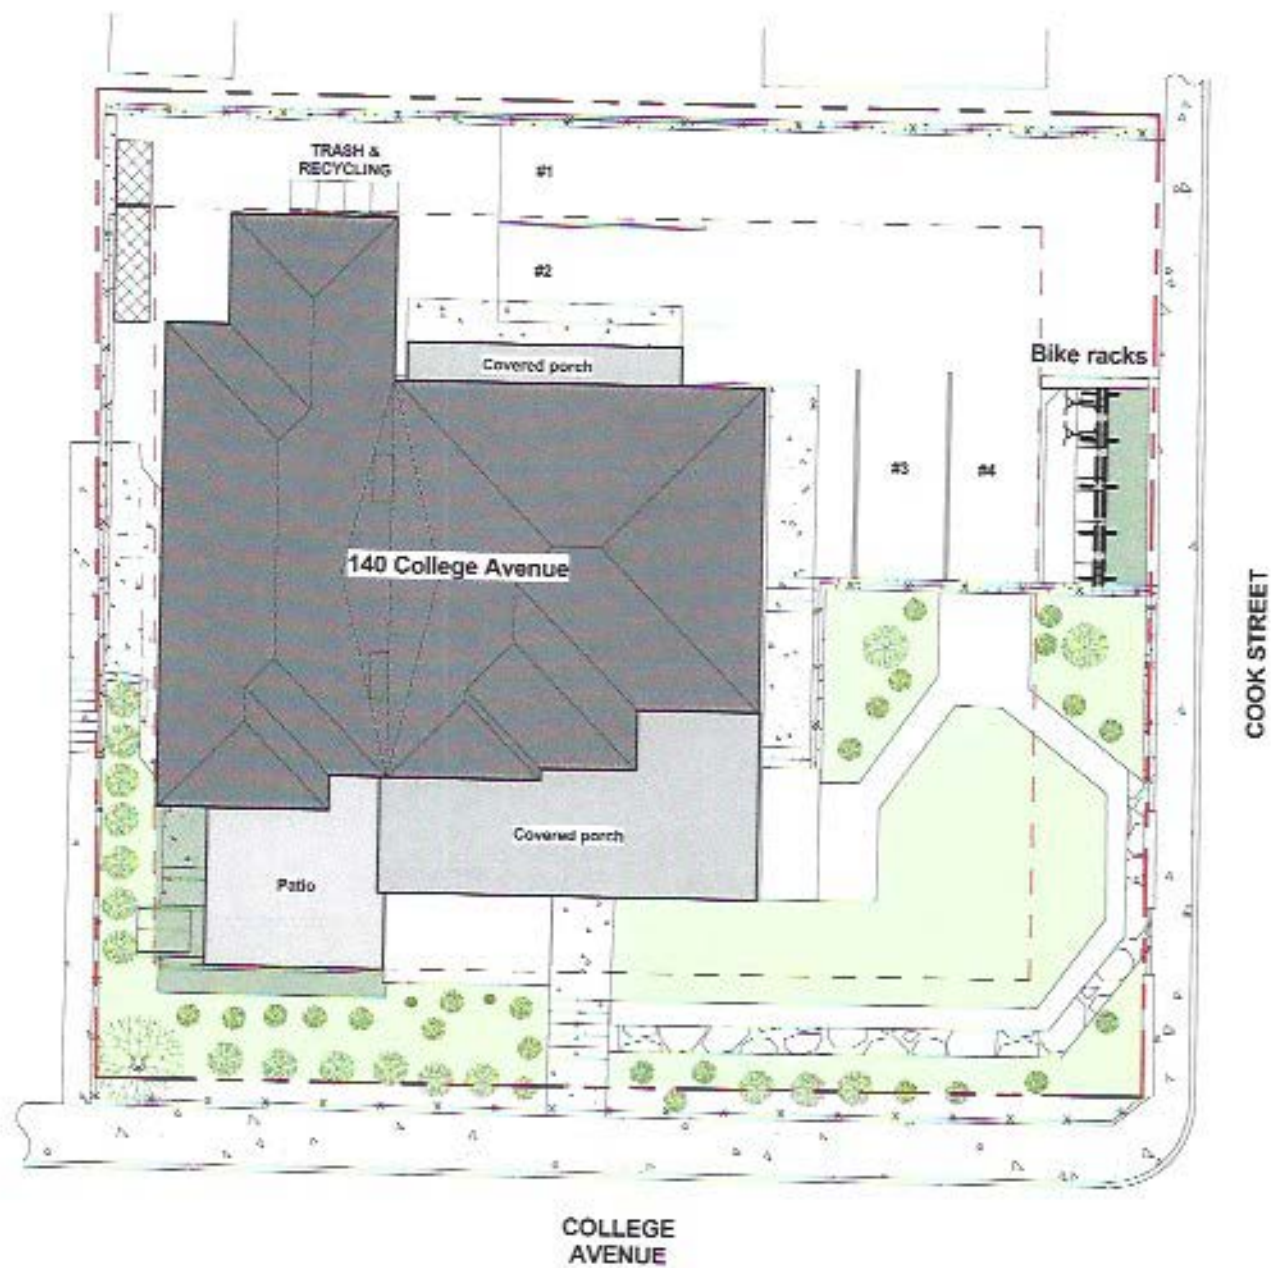

① Third Floor Plan
1/8" = 1'-0"

140 College Avenue
Ithaca, New York 14850

Scale: 1/8" = 1'-0"

① First Floor Plan
 1/8" = 1'-0"

140 College Avenue
 Ithaca, New York 14850

Scale: 1/8" = 1'-0"

① Ground Floor Plan
 1/8" = 1'-0"

140 College Avenue
 Ithaca, New York 14850

Scale: 1/8" = 1'-0"

① Typical Room Plan
 $3/8" = 1'-0"$

SCALE : $3/8" = 1'-0"$

① Site Plan
 1/16" = 1'-0"

① Second Floor Plan
1/8" = 1'-0"

140 College Avenue
Ithaca, New York 14850

Scale: 1/8" = 1'-0"