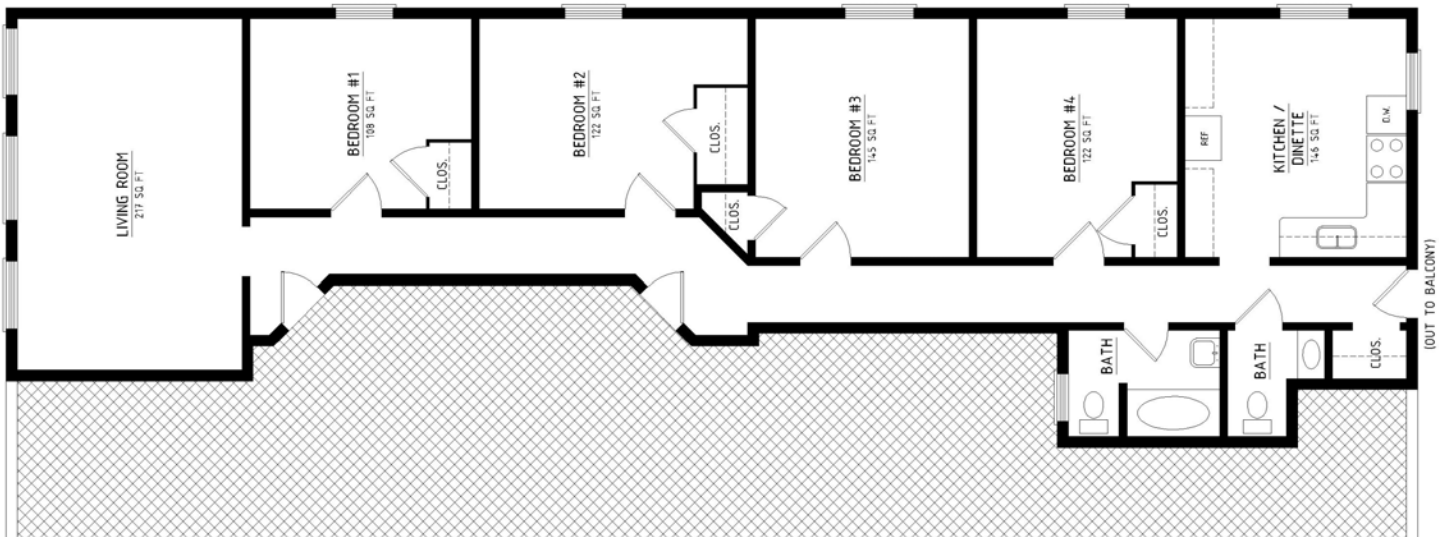

## 414 EDDY ST

4 BEDROOMS – 1.5 BATHROOMS

Located directly adjacent to Cornell Campus and in the heart of Collegetown. Large bedrooms, great common room, spectacular views off back porch, efficient, and lots of windows. Only four apartments, totaling 16 students in entire building.

- Parking Reserved
- Laundry Nearby
- Internet
- Maid Service (upon request)
- Bedrooms: 12' x 12' avg
- Living Room: 22' x 12'
- Kitch/Dining: 12' x 11'
- Bathroom: 6' x 8'

[www.lambrourealestate.com](http://www.lambrourealestate.com)